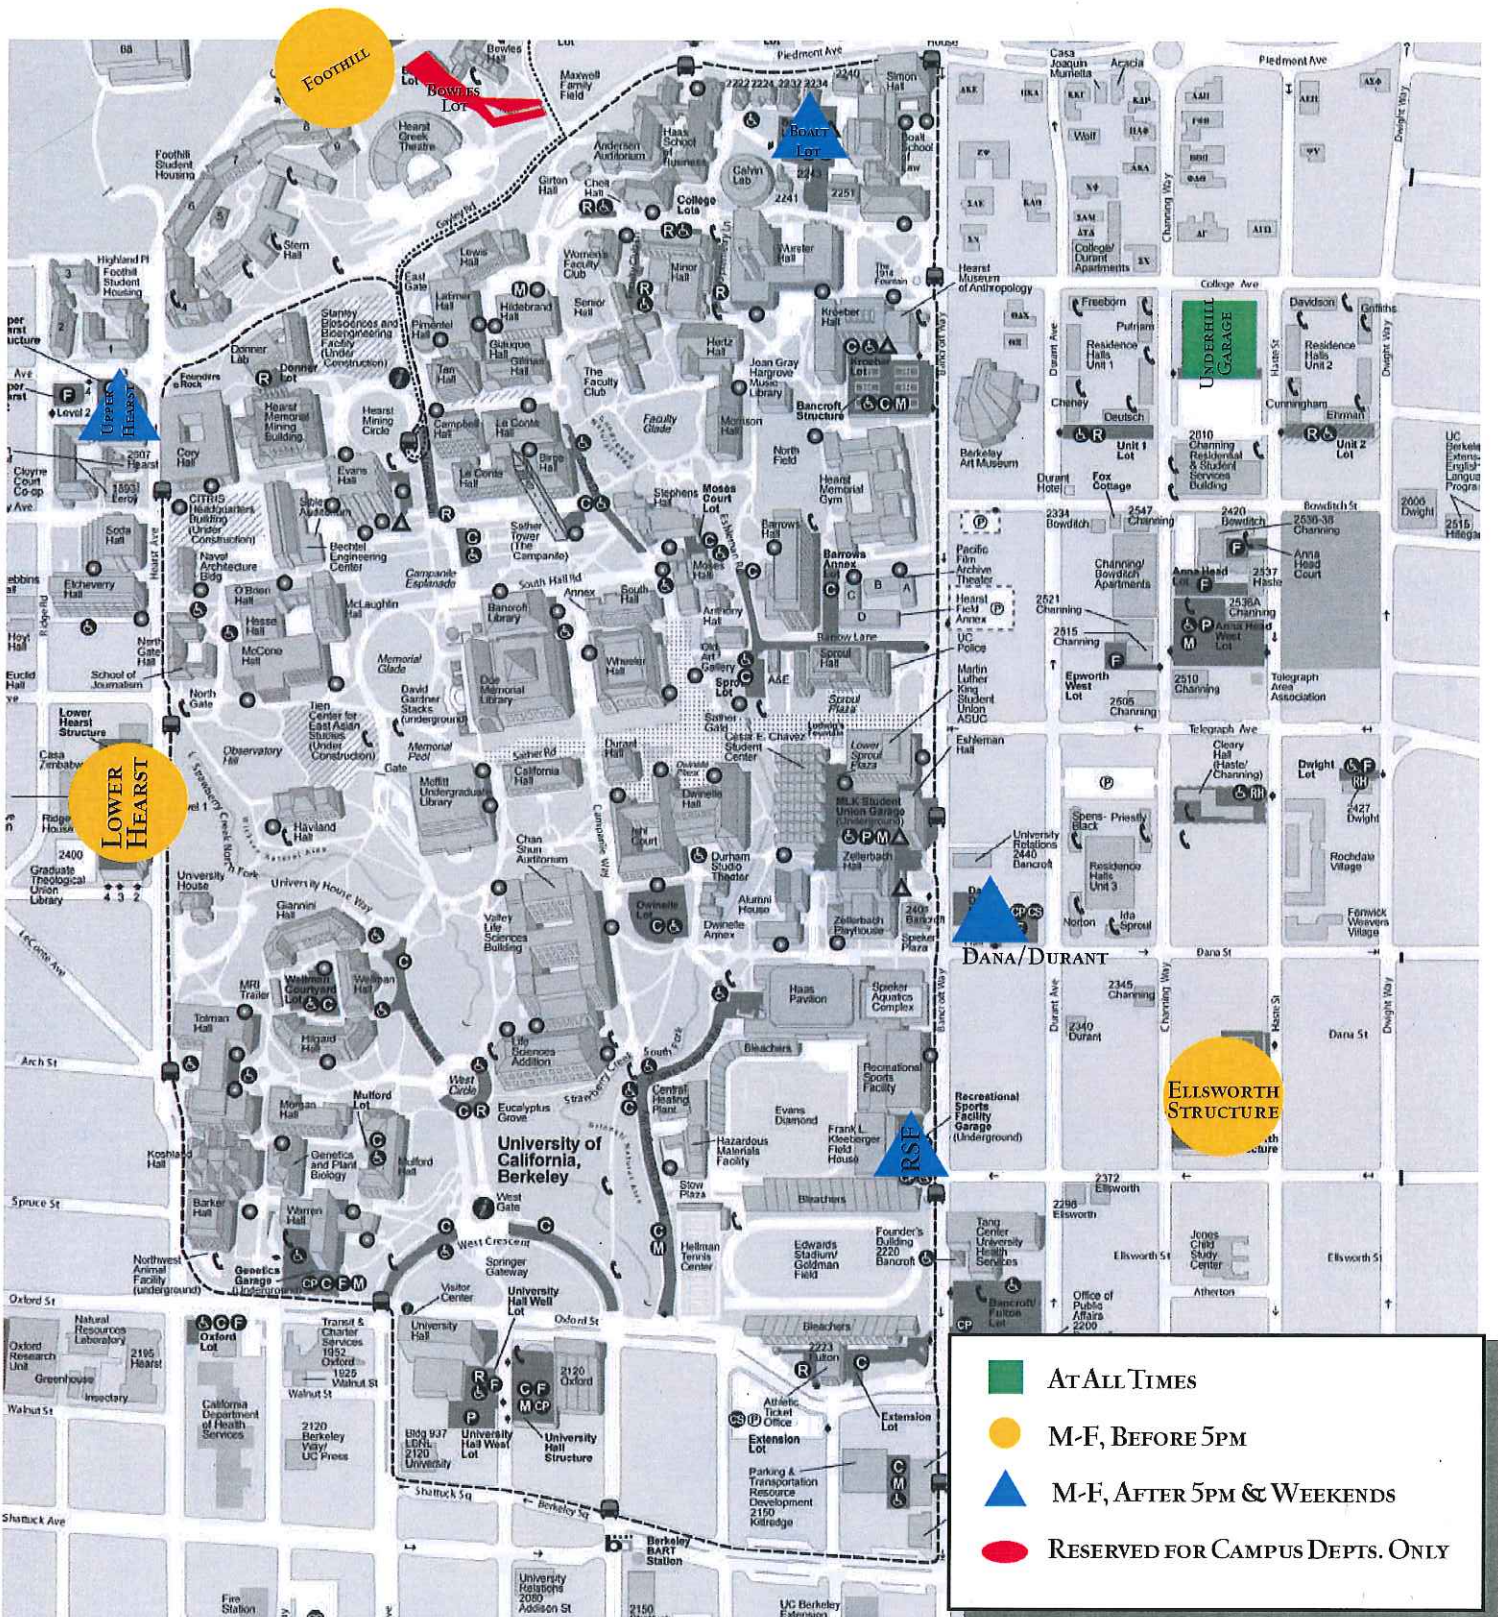

SPECIAL EVENTS MAP

- At All Times
- M-F, Before 5PM
- ▲ M-F, After 5PM & Weekends
- Reserved for Campus Depts. Only